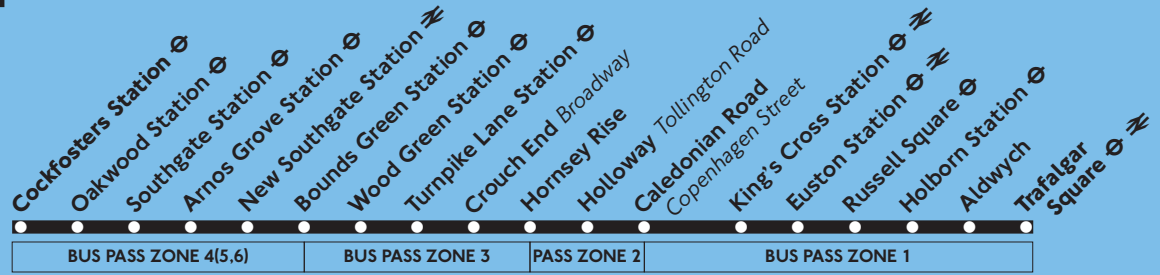

N91

Cockfosters - Wood Green - Trafalgar Square

To stop the bus, always indicate clearly to the driver

Every night

Sunday night/Monday morning to Thursday night/Friday morning

	SMO							
Cockfosters Station	2340	0010	0040		10	40		0410 0440
Oakwood Station	2344	0014	0044		14	44		0414 0444
Southgate Station	2347	0017	0047		17	47		0417 0447
Arnos Grove Station	2350	0020	0050		20	50		0420 0450
New Southgate Station	2352	0022	0052	Then	22	52		0422 0452
Bounds Green Station	2356	0026	0056	every	26	56		0426 0456
Wood Green Station	2358	0028	0058	30 minutes,	28	58		0428 0458
Turnpike Lane Station	2400	0030	0100	at these	30	00	until	0430 0500
Crouch End Broadway	0004	0034	0104	minutes	34	04		0434 0504
Hornsey Rise Favourite	0006	0036	0106	past the	36	06		0436 0506
Holloway Tollington Road	0011	0041	0111	hour	41	11		0441 0511
King's Cross Station	0017	0047	0117		47	17		0447 0517
Euston Station	0020	0050	0120		50	20		0450 0520
Russell Square	0022	0052	0122		52	22		0452 0522
Holborn Station	0024	0054	0124		54	24		0454 0524
Trafalgar Square Whitehall	0031	0101	0131		01	31		0501 0531

Friday night/Saturday morning and Saturday night/Sunday morning

								SUN	SUN	SUN					
Cockfosters Station	2400	0020	0040	0105	25	45	05	0345	0410	0440	0510	0540	0610		
Oakwood Station	0007	0027	0047	0109	29	49	09	0349	0414	0444	0514	0544	0614		
Southgate Station	0012	0032	0052	0112	32	52	12	0352	0417	0447	0517	0547	0617		
Arnos Grove Station	0016	0036	0056	0116	Then	36	56	16	0356	0420	0450	0520	0550	0620	
New Southgate Station	0018	0038	0058	0118	every	38	58	18	0358	0422	0452	0522	0552	0622	
Bounds Green Station	0022	0042	0102	0122	20	42	02	22	0402	0426	0456	0526	0556	0626	
Wood Green Station	0024	0044	0104	0124	mins,	44	04	24	0404	0428	0458	0528	0558	0628	
Turnpike Lane Station	0026	0046	0106	0126	at	46	06	26	until	0406	0430	0500	0530	0600	0630
Crouch End Broadway	0030	0050	0110	0130	these	50	10	30	0410	0434	0504	0534	0604	0634	
Hornsey Rise Favourite	0032	0052	0112	0132	mins	52	12	32	0412	0436	0506	0536	0606	0636	
Holloway Tollington Road	0037	0057	0117	0137	past	57	17	37	0417	0441	0511	0541	0611	0641	
King's Cross Station	0044	0104	0124	0144	the	04	24	44	0424	0447	0517	0547	0617	0647	
Euston Station	0049	0109	0129	0149	hour	09	29	49	0429	0450	0520	0550	0620	0650	
Russell Square	0052	0112	0132	0152		12	32	52	0432	0452	0522	0552	0622	0652	
Holborn Station	0054	0114	0134	0154		14	34	54	0434	0454	0524	0554	0624	0654	
Trafalgar Square Whitehall	0101	0121	0141	0201		21	41	01	0441	0501	0531	0601	0631	0701	

SMO - Sunday night/Monday morning only.

SUN - Sunday morning only

Post: Cockfosters to Crouch End only

We do all we can to run the services shown but circumstances beyond our control mean that we may not always succeed. Special services run during the Christmas and New Year Holiday, with no buses on Christmas Day.

Operated by **First** for London Buses

If you have any comments regarding this service, please write to Customer Service Centre, London Buses, 172 Buckingham Palace Road, London SW1W 9TN. Telephone 020 7918 4300.

8.11.02
T4547T

i London Travel Information
020 7222 1234 24 hours