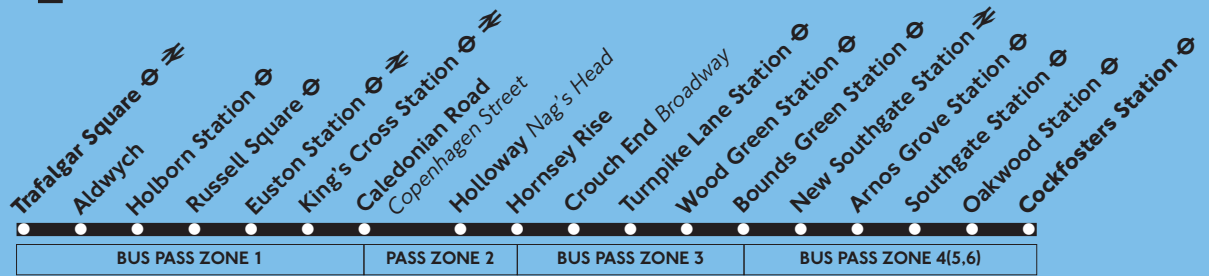

N91

Trafalgar Square - Wood Green - Cockfosters

To stop the bus, always indicate clearly to the driver

Every night

Sunday night/Monday morning to Thursday night/Friday morning

Trafalgar Square Northumberland Avenue	---	0038	08 38	0508
Holborn Station	---	0048	18 48	0518
Russell Square	---	0050	20 50	0520
Euston Station	---	0052	22 52	0522
King's Cross Station	---	0054	Then 24 54	0524
Holloway Nag's Head	---	0101	every 31 01	0531
Hornsey Rise Favourite	---	0104	30 minutes, 34 04	0534
Crouch End Broadway	0036	0106	at these 36 06	until 0536
Turnpike Lane Station	0040	0110	minutes 40 10	0540
Wood Green Station	0042	0112	past the 42 12	0542
Bounds Green Station	0045	0115	hour 45 15	0545
New Southgate Station	0048	0118	48 18	0548
Arnos Grove Station	0050	0120	50 20	0550
Southgate Station	0053	0123	53 23	0553
Oakwood Station	0056	0126	56 26	0556
Cockfosters Station	0100	0130	00 30	0600